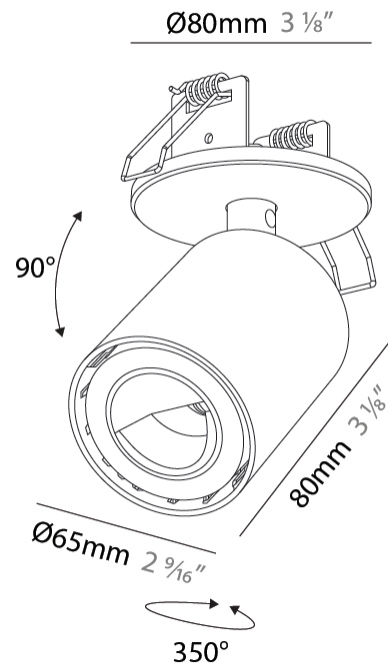

OIKO PRO IN SURFACE

A3D357- -

base number   Finishes (Diamond)   Finishes (Triangle)

1. To build a product code in our configurator select the specify button on the base model # product page
2. To build a manual product code on this datasheet choose from the options listed below in blue font and add the suffix to the base model #

GENERAL

Series: Oiko Pro In
Brand: Prolicht
Division: Architectural
Mounting Type: Surface
Mounting Location: Ceiling
Subcategory: Wallwash

PHYSICAL

Shape: Cylinder
Diameter (mm): 65
Diameter (in): 2 ⁹/₁₆
Height (mm): 120
Depth (mm): 50
Height (in): 4 ³/₄
Depth (in): 1 ¹⁵/₁₆
Light Distribution: Adjustable / Direct
Fixture Finish: SSR / BKV / CWI / CRY / HAB / UFT / ITA / RUA / FTG / MYG / LOD / PUS / FRO / FUP / KIA / POP / BLS / SPG / MEY / GOH / GUM / CHC / COM / ABZ / JAG / OBR / MOS / ROR
Fixture Material: Aluminum
Cut-out Measurements: 68mm / 2 11/16"

ELECTRICAL

Lamp Type: LED
Input Wattage (W): 14.4
Total Output Wattage (W): 13
Driver Included: No
Driver Location: Remote
Driver Type: Constant Current - Universal
Driver Class: Class 2
Input Voltage (V): 120 - 277
Constant Current (MA): 700

LED

Number of LEDs: 1
Color Temperature (°K): 2700-6500 Tunable White
Max. Delivered Lumen (lm): 988 - 1162
Nominal Lumen (lm): 1242 - 1460
CRI: >90 CRI
Lamp Life (hrs): 50000

OPTICAL

Adjustability: Rotational 350°; Tilt 90°

RATINGS AND CERTIFICATIONS

Certified By: CSA Certified to UL and CSA Standards
IP rating: IP20