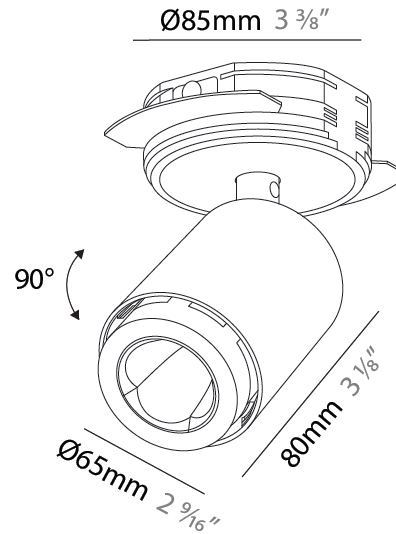

PROJECT	_____
TYPE	_____
SPECIFIER	_____
QUANTITY	_____
DATE	_____

OIKO PRO IN TRIMLESS

A3D362- -

base number   Finishes (Diamond)   Finishes (Triangle)

1. To build a product code in our configurator select the specify button on the base model # product page
2. To build a manual product code on this datasheet choose from the options listed below in blue font and add the suffix to the base model #

GENERAL

Series: Oiko Pro In
Brand: Prolicht
Division: Architectural
Mounting Type: Trimless
Mounting Location: Ceiling
Subcategory: Spots

PHYSICAL

Shape: Cylinder
Diameter (mm): 65
Diameter (in): 2 ⁹/₁₆
Height (mm): 120
Depth (mm): 50
Height (in): 4 ³/₄
Depth (in): 1 ¹⁵/₁₆
Light Distribution: Adjustable / Direct
Fixture Finish: SSR / BKV / CWI / CRY / HAB / UFT / ITA / RUA / FTG / MYG / LOD / PUS / FRO / FUP / KIA / POP / BLS / SPG / MEY / GOH / GUM / CHC / COM / ABZ / JAG / OBR / MOS / ROR
Fixture Material: Aluminum
Cut-out Measurements: 68mm / 2 11/16"

ELECTRICAL

Lamp Type: LED
Input Wattage (W): 19.3

LED

Number of LEDs: 1
Color Temperature (°K): 2700-6500 Tunable White
Max. Delivered Lumen (lm): 919 - 1081
Nominal Lumen (lm): 1242 - 1460
CRI: >90 CRI
Lamp Life (hrs): 50000

OPTICAL

Beam Angle: 34
Adjustability: Rotational 350°; Tilt 90°

RATINGS AND CERTIFICATIONS

Certified By: CSA Certified to UL and CSA Standards
IP rating: IP20